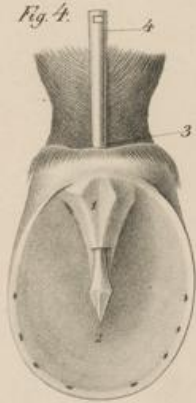

The image shows the front cover of an antique book. The cover is decorated with a dense, intricate marbled pattern in shades of green, blue, and brown. In the center, there is a red diamond-shaped label with a decorative border. The text on the label is printed in a classic serif font.

Fig. 2.

L. Stiglich sculp.

L. Müller del. and. del.

Fig. 2.

Fig. 1.

Fig. K.

Fig. 1.

Fig. 2.

Fig. 3.

Fig. 1.

Fig. 4.

Fig. 2.

Fig. 1.

Fig. 2.

Fig. 3.

Fig. 4.

Fig. 5.

Abbildungen  
zu  
chirurgischen Anatomie