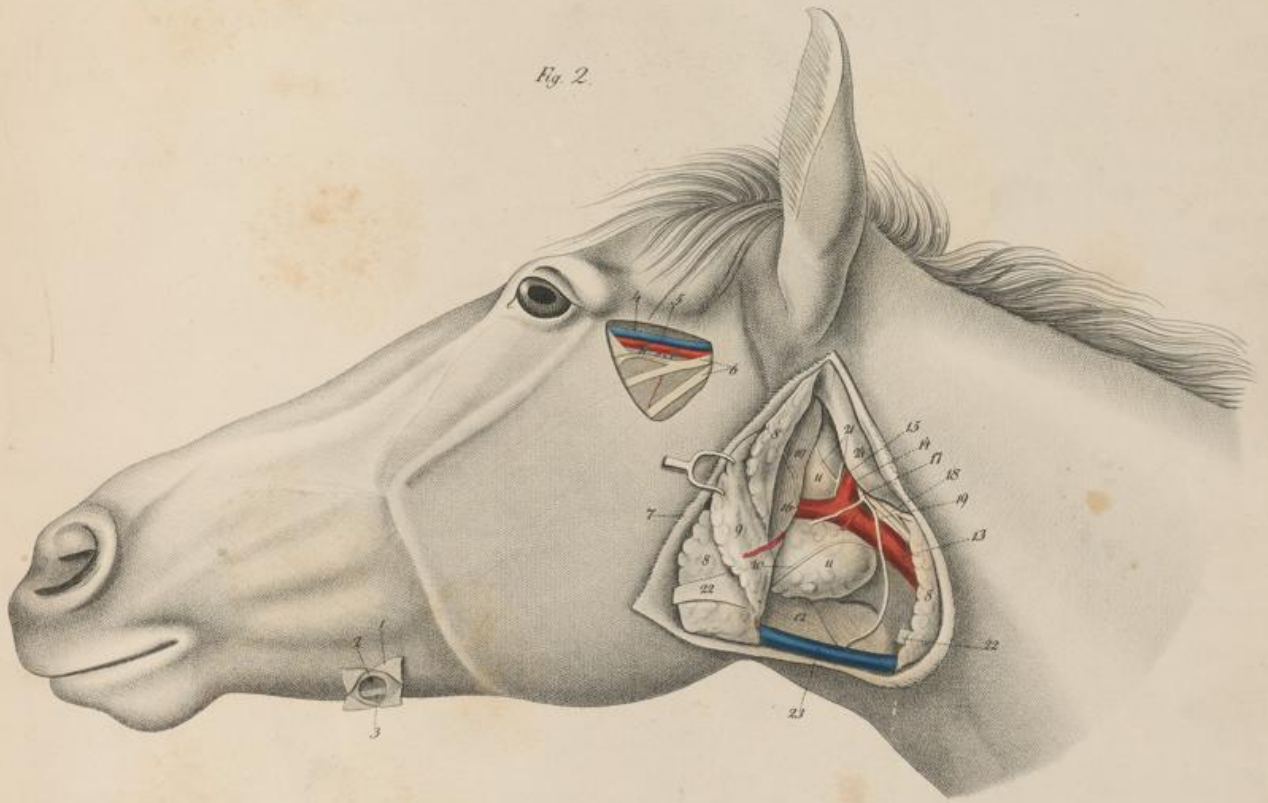

The image shows the front cover of an antique book. The cover is decorated with a dense, intricate marbled pattern in shades of green, blue, and brown. In the center, there is a red diamond-shaped label with a decorative border. The text on the label is printed in a classic serif font.

Abbildungen  
zu  
chirurgischen Anatomie.

Rara 1500

Dr. L. Hofbauer

27 023 320

Univ.-Bibl.  
Gießen

Fig. 1.

Fig. 2.

Fig. 1.

Fig. 2.

L. Stiglich sculp.

L. Müller del. and. del.

Fig. 2.

Fig. 1.

Fig. K.

Fig. 1.

Fig. 2.

Fig. 3.

Fig. 1.

Fig. 4.

Fig. 2.

Fig. 1.

Fig. 2.

Fig. 3.

Fig. 4.