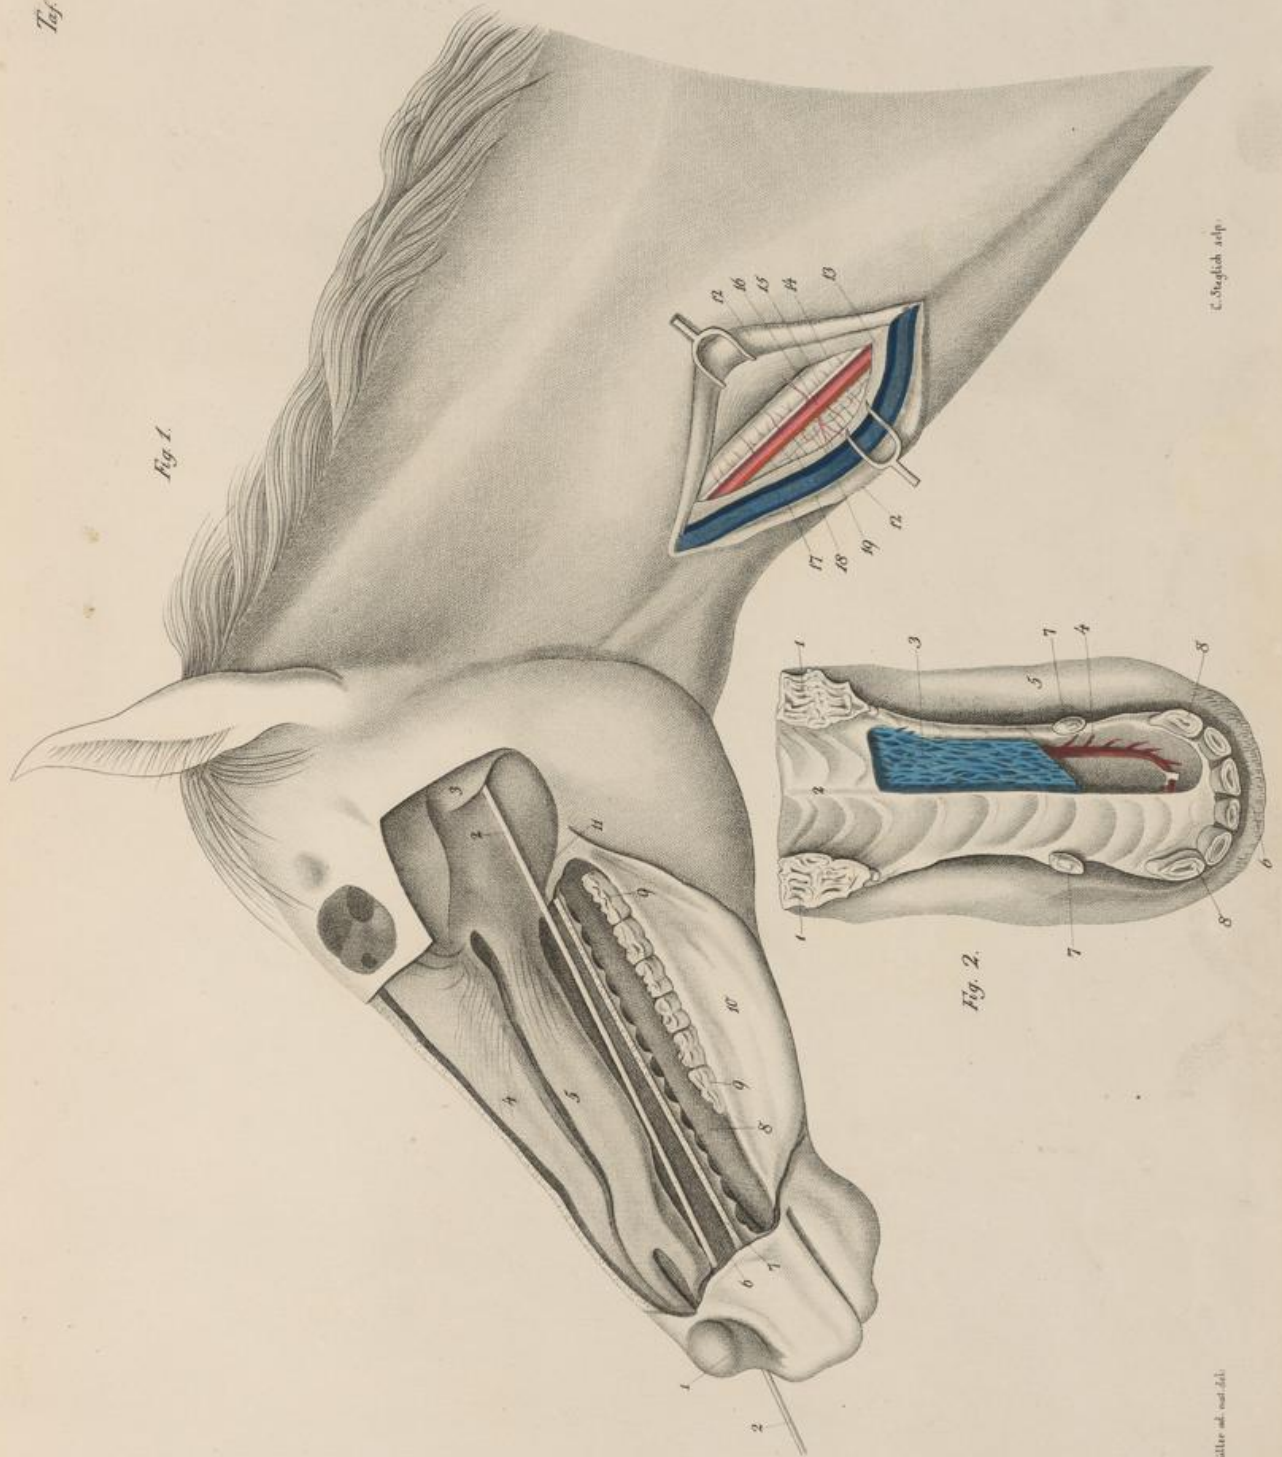

The image shows the front cover of an antique book. The cover is decorated with a dense, intricate marbled pattern in shades of green, blue, and brown. In the center, there is a red diamond-shaped label with a decorative border. The text on the label is printed in a classic serif font.

Abbildungen  
zu  
chirurgischen Anatomie.

Rara 1500

Dr. L. Hofbauer

27 023 320

Univ.-Bibl.  
Gießen

Fig. 1.

Fig. 2.

Fig. 1.

Fig. 2.

L. Stiglich sculp.

L. Müller del. and. del.

Fig. 2.

Fig. 1.

Fig. K.

Fig. 1.

Fig. 2.

Fig. 3.

Fig. 1.

Fig. 4.

Fig. 2.

Fig. 1.

Fig. 2.

Fig. 3.

Fig. 4.