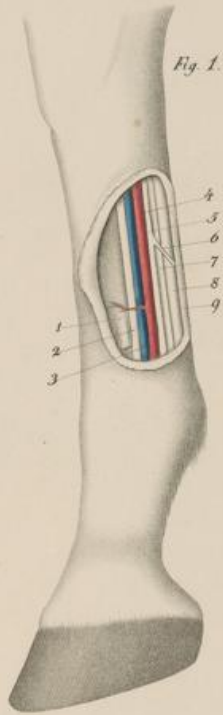

The image shows the front cover of an antique book. The cover is decorated with a dense, intricate marbled pattern in shades of green, blue, and brown. In the center, there is a red diamond-shaped label with a decorative border. The text on the label is printed in a classic serif font.

Fig. 2.

L. Stiglich sculp.

L. Müller del. and. del.

Fig. 2.

Fig. 1.

Fig. K.

Fig. 1.

Fig. 2.

Fig. 3.

Fig. 1.

Fig. 4.

Fig. 2.

Fig. 1.

Fig. 2.

Fig. 3.

Fig. 4.

Fig. 5.

Abbildungen  
zu  
chirurgischen Anatomie