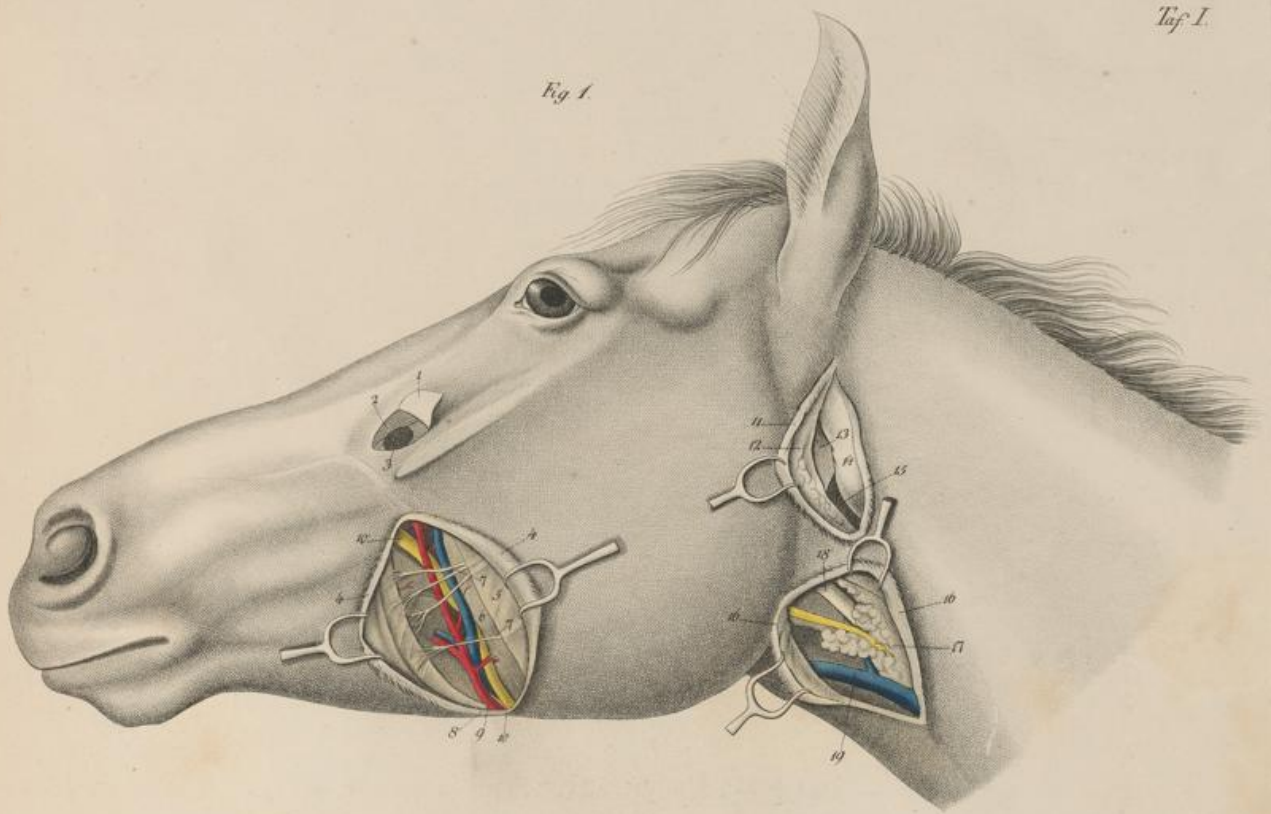

The image shows the front cover of an antique book. The cover is decorated with a dense, intricate marbled pattern in shades of green, blue, and brown. In the center, there is a red diamond-shaped label with a decorative border. The text on the label is printed in a classic serif font.

Abbildungen  
zu  
chirurgischen Anatomie.

Rara 1500

Dr. L. Hofbauer

27 023 320

Univ.-Bibl.  
Gießen

Fig. 1.

Fig. 2.

Fig. 1.

Fig. 2.

L. Stiglich sculp.

L. Müller del. and. del.

Fig. 2.

Fig. 1.

Fig. K.

Fig. 1.

Fig. 2.

Fig. 3.

Fig. 1.

Fig. 4.

Fig. 2.

Fig. 1.

Fig. 2.

Fig. 3.

Fig. 4.