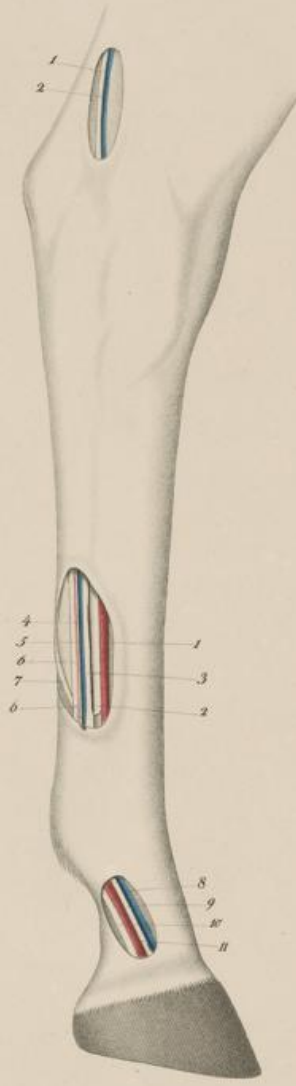

The image shows the front cover of an antique book. The cover is decorated with a dense, intricate marbled pattern in shades of green, blue, and brown. In the center, there is a red diamond-shaped label with a decorative border. The text on the label is printed in a classic serif font.

Fig. 2.

L. Stiglich sculp.

L. Müller del. and. del.

Fig. 2.

Fig. 1.

Fig. K.

Fig. 1.

Fig. 2.

Fig. 3.

Fig. 1.

Fig. 4.

Fig. 2.

Fig. 1.

Fig. 2.

Fig. 3.

Fig. 4.

Fig. 5.

Abbildungen  
zu  
chirurgischen Anatomie