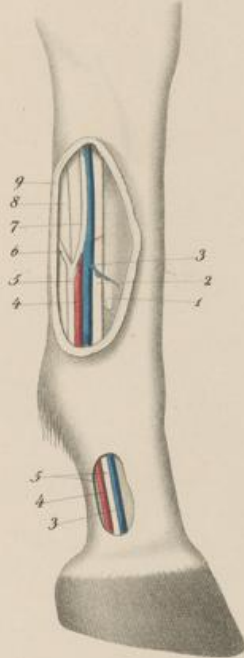

The image shows the front cover of an antique book. The cover is decorated with a dense, intricate marbled pattern in shades of green, blue, and brown. In the center, there is a red diamond-shaped label with a decorative border. The text on the label is printed in a classic serif font.

Fig. 2.

L. Stiglich sculp.

L. Müller del. and. del.

Fig. 2.

Fig. 1.

Fig. K.

Fig. 1.

Fig. 2.

Fig. 3.

Fig. 1.

Fig. 4.

Fig. 2.

Fig. 1.

Fig. 2.

Fig. 3.

Fig. 4.

Fig. 5.

Abbildungen  
zu  
chirurgischen Anatomie